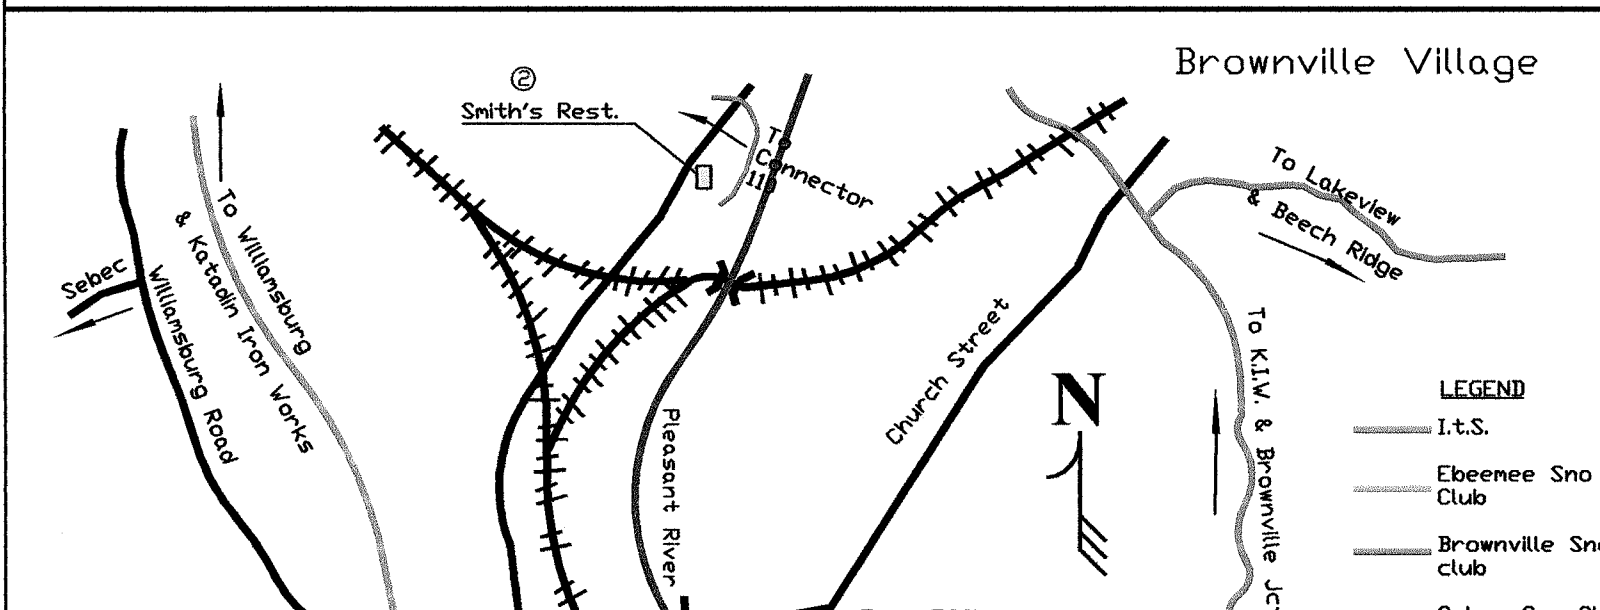

Brownville  
Snowmobile club  
2004-2005 Trail system

NOTE: The Crossing of Pleasant River Brownville Jc only on ICE.

LEGEND

-  I.t.S.
-  Ebeemee Sno Club
-  Brownville Sno club