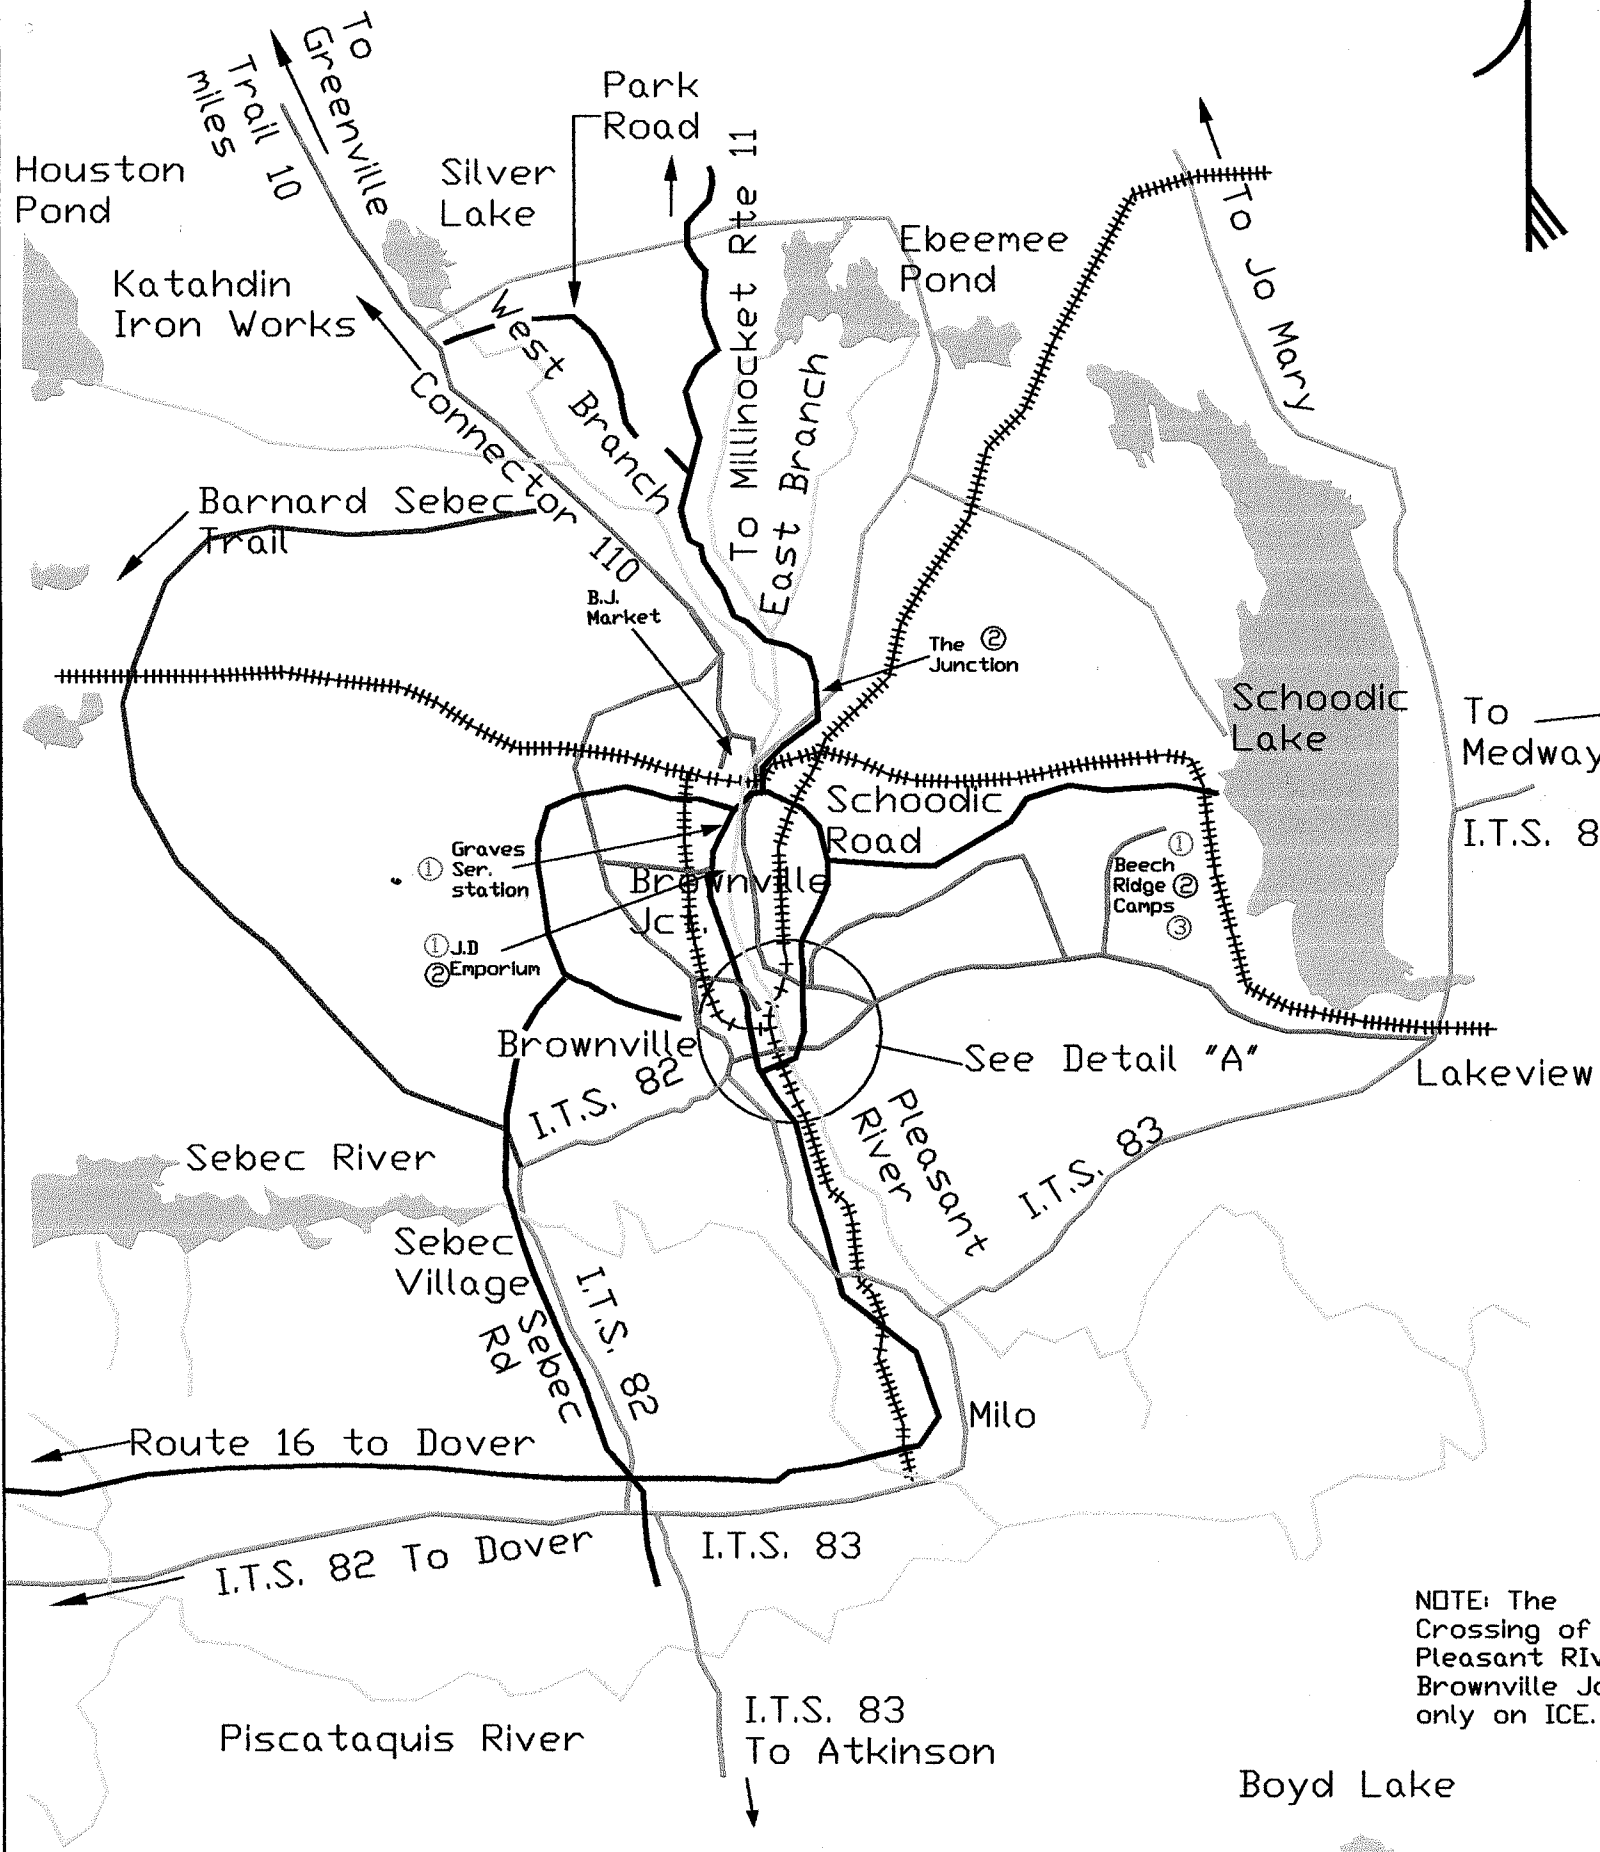

Brownville  
Snowmobile club  
2004-2005 Trail system

NOTE: The Crossing of Pleasant River Brownville Jc only on ICE.

LEGEND

-  I.t.S.
-  Ebeemee Sno Club
-  Brownville Sno club